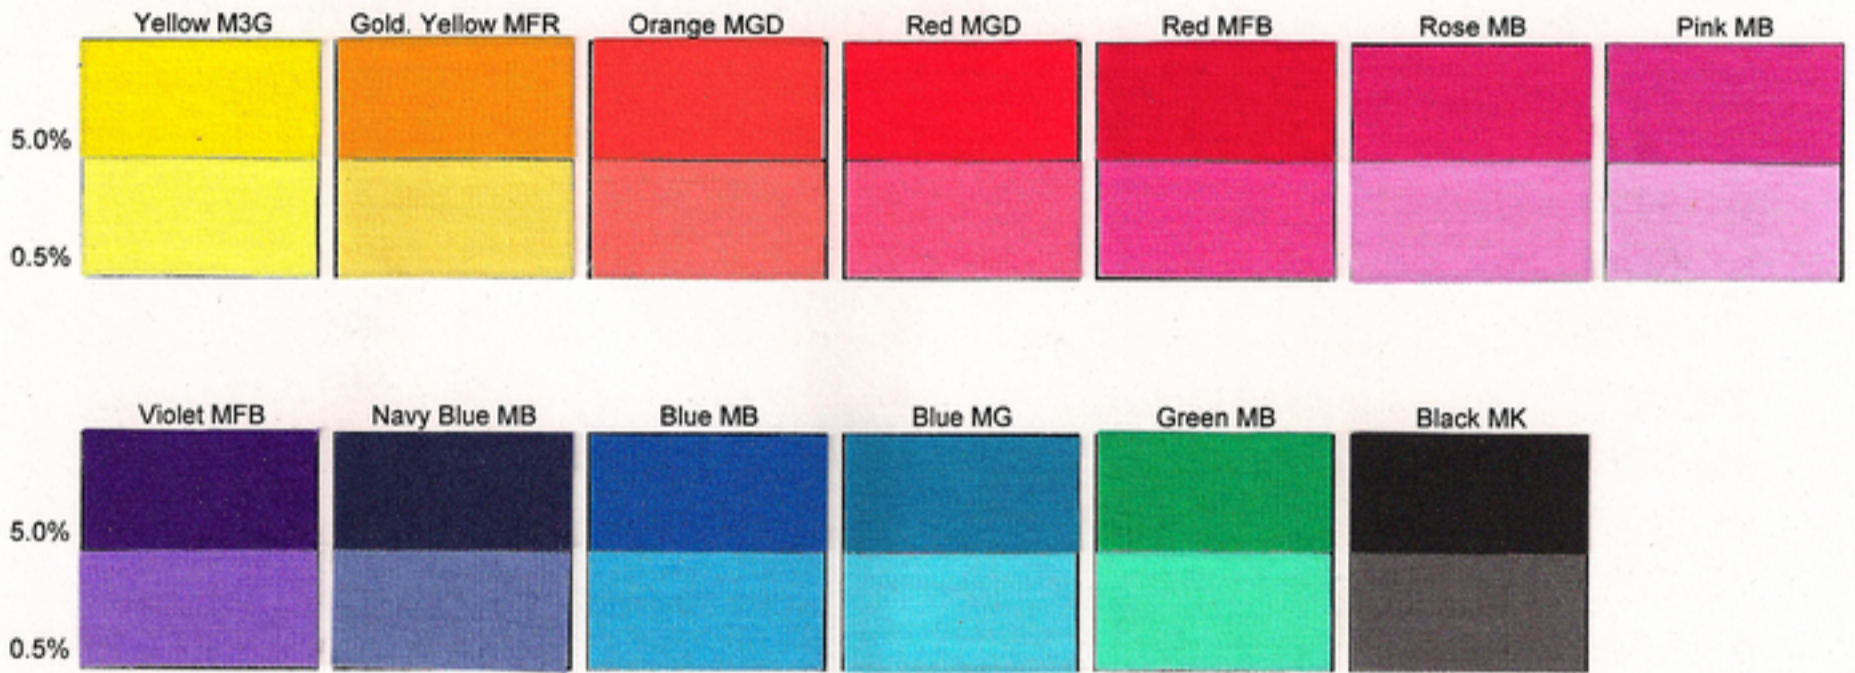

1501 West 178th Street | Gardena, California 90248

310-767-7812 | 800-359-5679 | fax: 310-767-7836 | info@matsui-color.com | www.matsui-color.com

301 NEO PIGMENTS (AZO free pigments)

* Pantone® Color Matching System is available to download from our website (www.matsui-color.com/cms)

301 METALLIC BINDER

(add pigments to create disired shades)